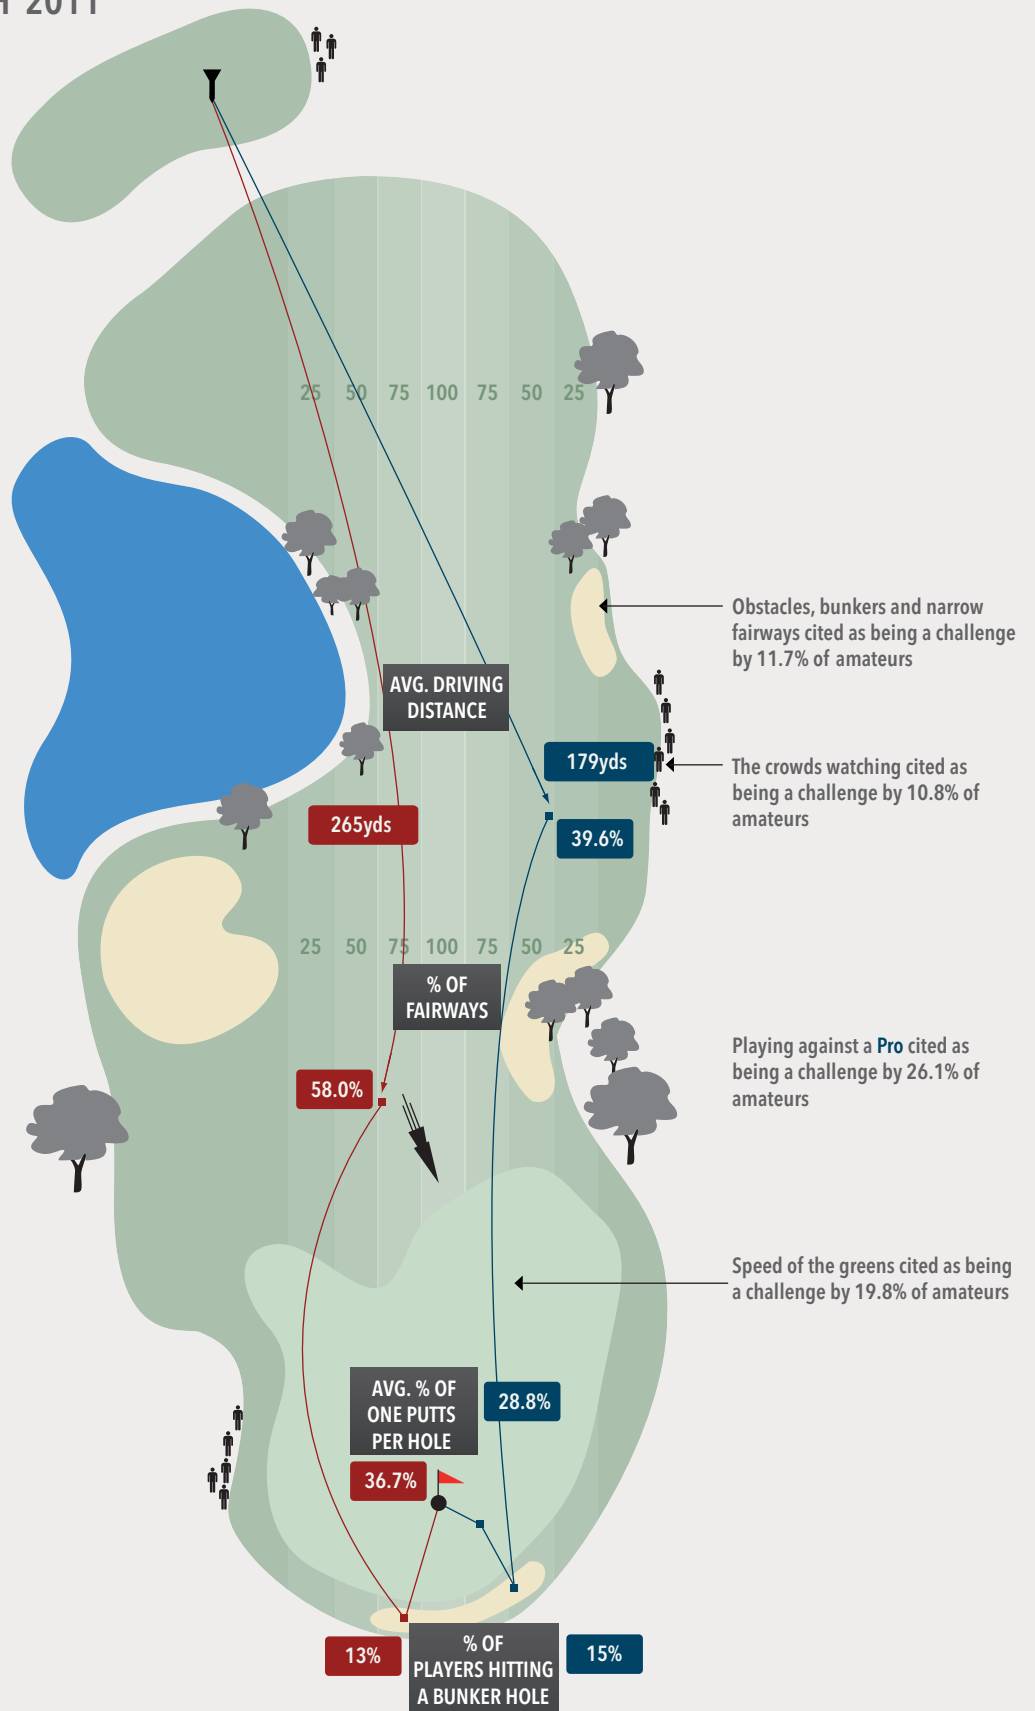

# AMATEURS - BIGGEST PRO-AM CHALLENGES

COMPARING THEIR PERFORMANCE AT THE NORDEA MASTERS – JULY 20TH 2011

EUROPEAN TOUR

OFFICIAL STATISTICS

Genworth

## PLAYER STATS OVERVIEW

	PROFESSIONAL	AMATEURS
NO. OF PLAYERS	48	166
AVG. HANDICAP	N/A	11.6
AVG. YEARS PLAYING GOLF	N/A	20.4
AVG. GOLF PER MONTH	N/A	5.5

## BEST / WORST PERFORMANCE HOLES

	PROFESSIONAL	AMATEURS
BIRDIES	1	12
BOGIES	8	2

AVG. DRIVING DISTANCE

% OF FAIRWAYS

% OF ONE PUTTS